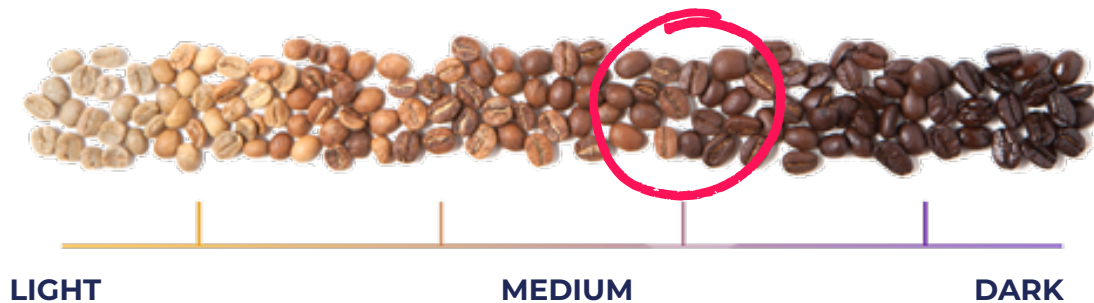

Product Information

Use:

Open the product bag and pour contents into an airtight container.

Storage:

Storage Temperature: Cool, dry place
Storage Condition: Protected from moistures and foreign odors.
Shelf Life in Days: 540

Serving Suggestion:

Mix 2g of spray dried instant coffee into 6oz. of hot water and stir.
Add milk / cream and sugar to taste.

Nutrition Facts

Per 2g

Calories: 1
Calories from Fat: 0
Total Fat: 0 g
Saturated Fat: 0 g
Transfat: 0 g
Cholesterol: 0 mg
Sodium: 2 mg
Carbohydrate: 0.05 g
Dietary Fiber: 0.66 g
Sugars: 0.05 g
Protein: 0.14 g
Vitamin A: 0 mg
Vitamin C: 0 mg
Calcium: 2.82 mg
Iron: 0.09 mg