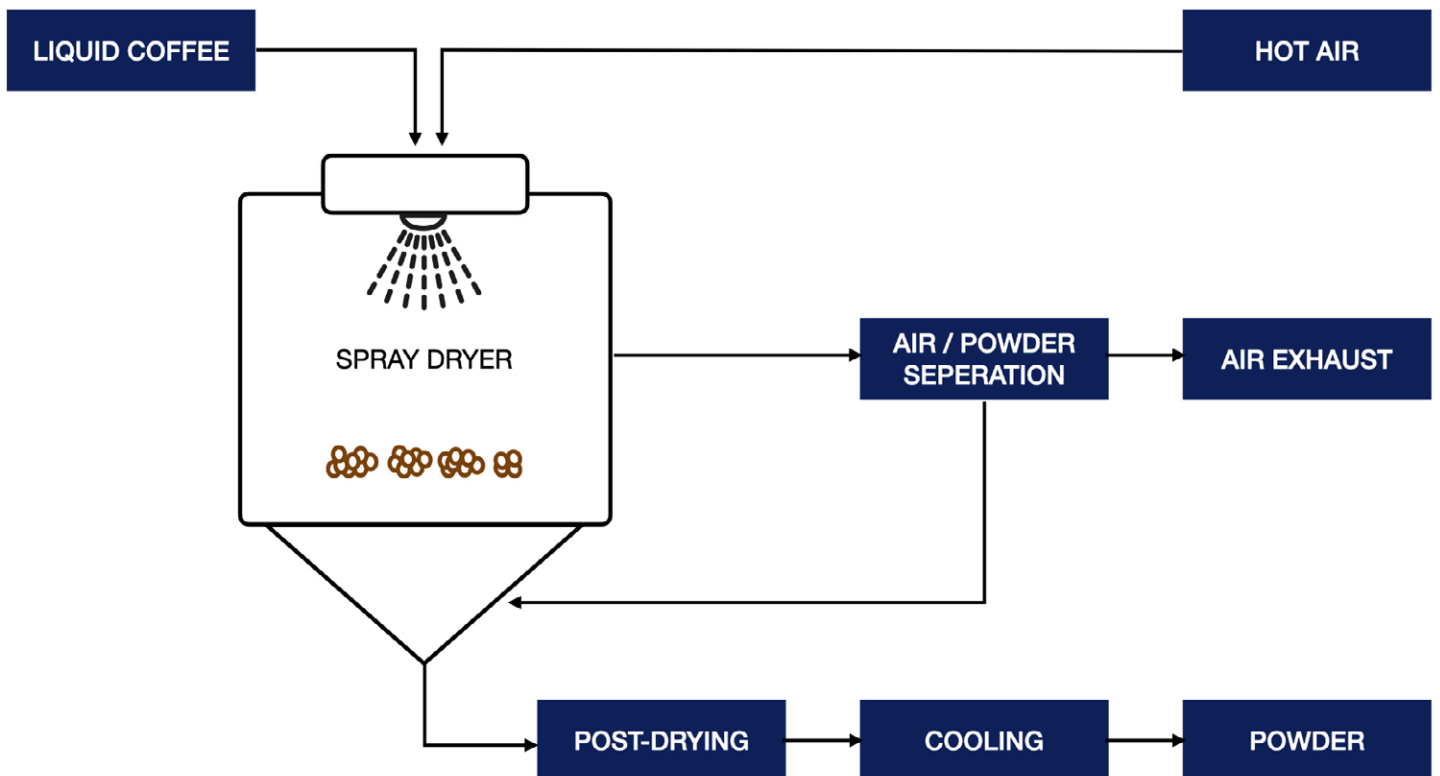

Spray Drying Process